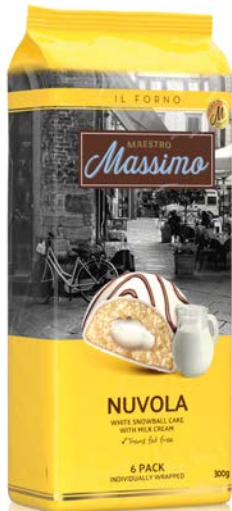

CORNETTO CHERRY

Code no 1100004803
Weight 50g (1.76 OZ)
Display 50g x 20pcs
Box 4 displays
Shelf life 12 months

NUVOLA COCONUT

Code no 1100008234
Weight 50g (1.76 OZ)
Display 50g x 24pcs
Box 6 displays
Shelf life 12 months

NUVOLA WHITE

Code no 1100008235
Weight 50g (1.76 OZ)
Display 50g x 24pcs
Box 6 displays
Shelf life 12 months

NUVOLA COFFEE

Code no 1100008236
Weight 50g (1.76 OZ)
Display 50g x 24pcs
Box 6 displays
Shelf life 12 months

x6

NUVOLA COCONUT MEGAPACK

Code no 1100006770
Weight 300g (10.58 OZ)
Box 12 packs
Shelf life 12 months

x6

NUVOLA MILKY MEGAPACK

Code no 1100006771
Weight 300g (10.58 OZ)
Box 12 packs
Shelf life 12 months

x6

NUVOLA COFFEE MEGAPACK

Code no 1100006772
Weight 300g (10.58 OZ)
Box 12 packs
Shelf life 12 months

NUVOLA COCONUT 3pcs MULTIPACK

Code no 1100006767
Weight 150g (5.29 OZ)
Box 12 packs
Shelf life 12 months