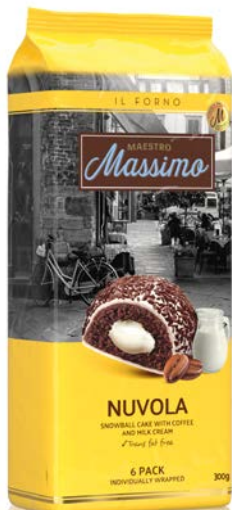

NUVOLA WHITE

Code no 1100008235
Weight 50g (1.76 OZ)
Display 50g x 24pcs
Box 6 displays
Shelf life 12 months

NUVOLA COFFEE

Code no 1100008236
Weight 50g (1.76 OZ)
Display 50g x 24pcs
Box 6 displays
Shelf life 12 months

x6

NUVOLA COCONUT MEGAPACK

Code no 1100006770
Weight 300g (10.58 OZ)
Box 12 packs
Shelf life 12 months

x6

NUVOLA MILKY MEGAPACK

Code no 1100006771
Weight 300g (10.58 OZ)
Box 12 packs
Shelf life 12 months

x6

NUVOLA COFFEE MEGAPACK

Code no 1100006772
Weight 300g (10.58 OZ)
Box 12 packs
Shelf life 12 months

NUVOLA COCONUT 3pcs MULTIPACK

Code no 1100006767
Weight 150g (5.29 OZ)
Box 12 packs
Shelf life 12 months

NUVOLA COFFEE 3pcs MULTIPACK

Code no 1100006769
Weight 150g (5.29 OZ)
Box 12 packs
Shelf life 12 months

NUVOLA MILKY 3pcs MULTIPACK

Code no 1100006768
Weight 150g (5.29 OZ)
Box 12 packs
Shelf life 12 months