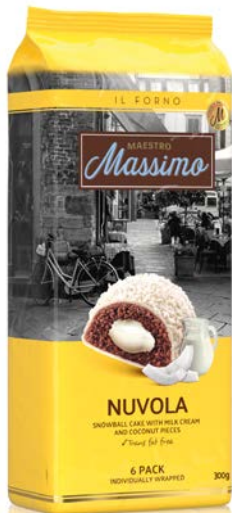

CORNETTO CHERRY

Code no 1100004803
Weight 50g (1.76 OZ)
Display 50g x 20pcs
Box 4 displays
Shelf life 12 months

NUVOLA COCONUT

Code no 1100008234
Weight 50g (1.76 OZ)
Display 50g x 24pcs
Box 6 displays
Shelf life 12 months

NUVOLA WHITE

Code no 1100008235
Weight 50g (1.76 OZ)
Display 50g x 24pcs
Box 6 displays
Shelf life 12 months

NUVOLA COFFEE

Code no 1100008236
Weight 50g (1.76 OZ)
Display 50g x 24pcs
Box 6 displays
Shelf life 12 months

x6

NUVOLA COCONUT MEGAPACK

Code no 1100006770
Weight 300g (10.58 OZ)
Box 12 packs
Shelf life 12 months

x6

NUVOLA MILKY MEGAPACK

Code no 1100006771
Weight 300g (10.58 OZ)
Box 12 packs
Shelf life 12 months

x6

NUVOLA COFFEE MEGAPACK

Code no 1100006772
Weight 300g (10.58 OZ)
Box 12 packs
Shelf life 12 months

NUVOLA COCONUT 3pcs MULTIPACK

Code no 1100006767
Weight 150g (5.29 OZ)
Box 12 packs
Shelf life 12 months