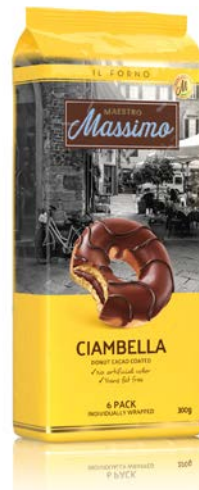

**CIAMBELLA STRAWBERRY 6pcs
FAMILY Packs**

Code no 1100005026
Weight 300g (10.58 OZ)
Box 15 packs
Shelf life 12 months

**CIAMBELLA BANANA 6pcs
FAMILY Packs**

Code no 1100005029
Weight 300g (10.58 OZ)
Box 15 packs
Shelf life 12 months

**CIAMBELLA CHERRY 6pcs
FAMILY Packs**

Code no 1100005027
Weight 300g (10.58 OZ)
Box 15 packs
Shelf life 12 months

x6

CIAMBELLA CACAO MULTIPACK

Code no 1100006992
Weight 300g (10.58 OZ)
Box 12 packs
Shelf life 12 months

x6

CIAMBELLA STRAWBERRY MULTIPACK

Code no 1100006990
Weight 300g (10.58 OZ)
Box 12 packs
Shelf life 12 months

x6

CIAMBELLA BANANA MULTIPACK

Code no 1100006993
Weight 300g (10.58 OZ)
Box 12 packs
Shelf life 12 months

x6

CIAMBELLA CHERRY MULTIPACK

Code no 1100006991
Weight 300g (10.58 OZ)
Box 12 packs
Shelf life 12 months

The best ingredients are selected to bring an incomparable and exceptional taste to the Italian table, picked accurately for Maestro Massimo's products.